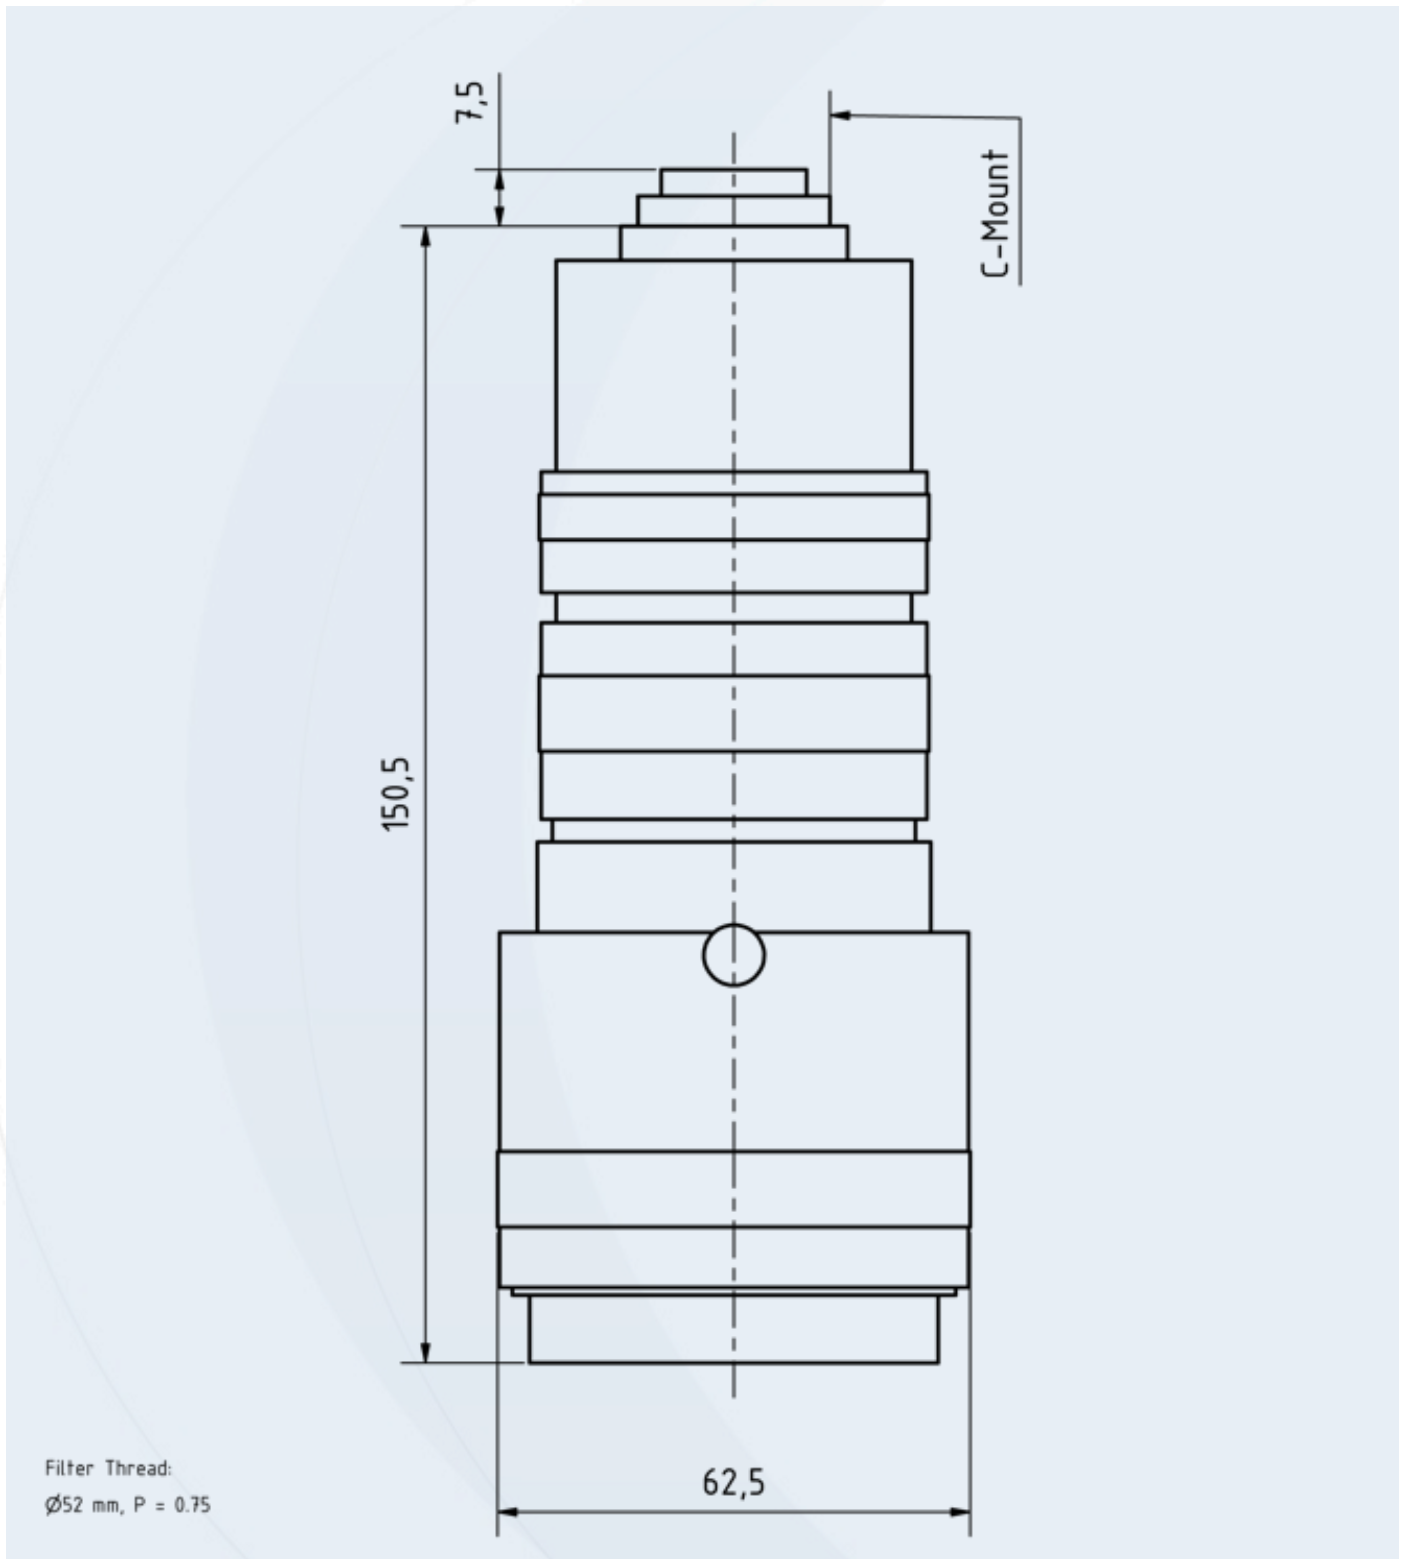

### Specification

Article number 100-MZ6

Type	6:1 Macro Video Zoom Lens		
Zoom	Manual		
Focus	Manual, lockable		
Iris	Manual		
Mount	C-Mount		
Focal length	18 - 108 mm		
F-No.	2.5 - cloesd		
Max. chip	2/3"		
Mag.	0.17 x - 1.0 x		
W.D.	280 - $\infty$ mm		
FoV 1/3" [mm]	10.2 x 7.5 - 298 x 224	FoV 1/1.8" [mm]	15.2 x 11.22 - 442 x 332
FoV 1/2" [mm]	14 x 10 - 398 x 299	FoV 2/3" [mm]	19 x 14 - 553 x 415

## Technical Drawing

Filter Thread:  
 $\varnothing 52$  mm, P = 0.75