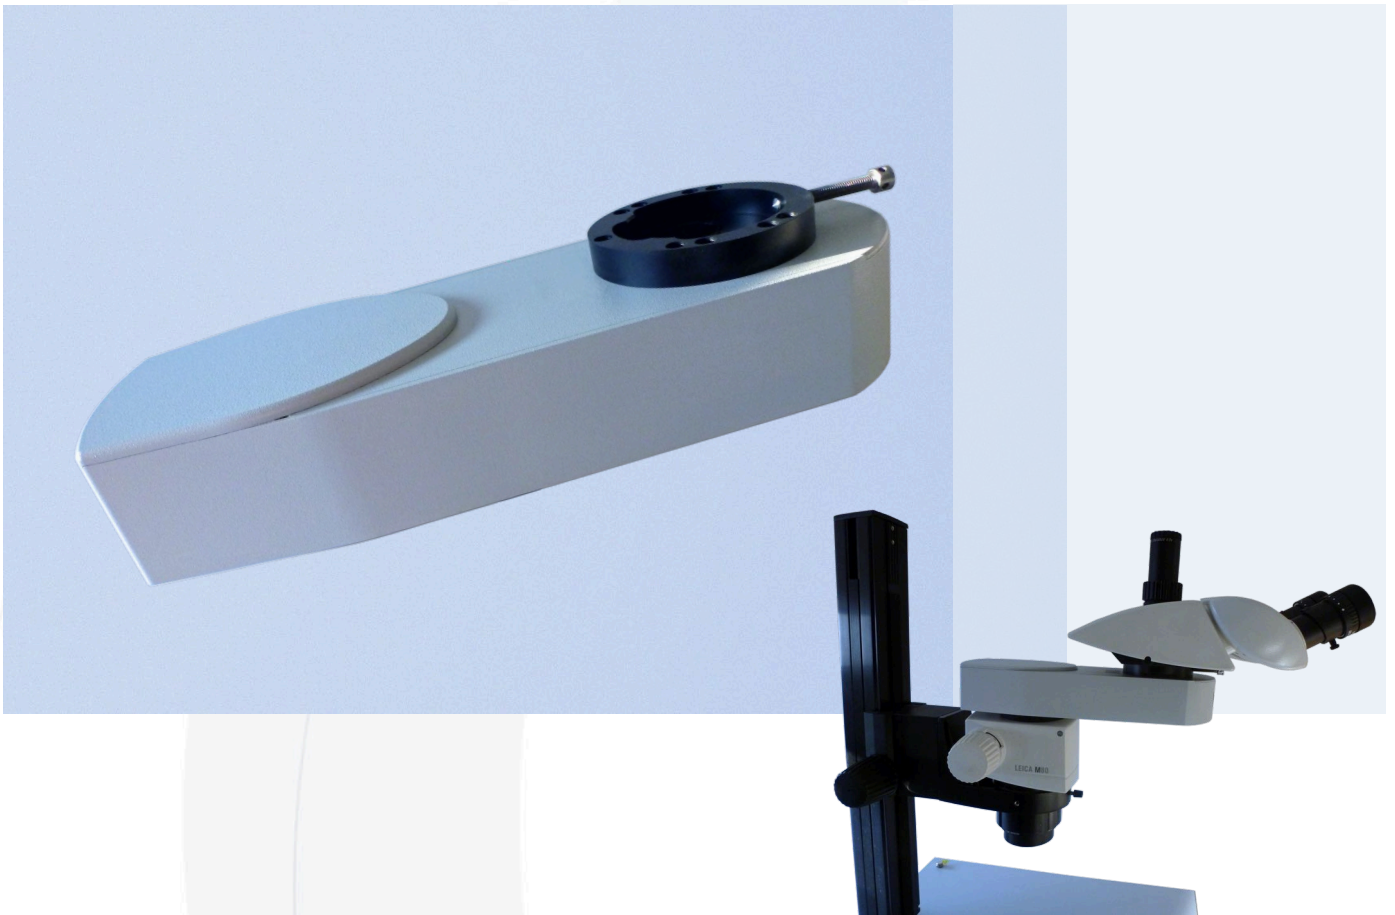

Extension Tube M-Series 155mm Parallel; 1.0x

Tubus Ausladung M-Serie 155mm Parallel, 1,0x

Technical Features

Article number 043-490116

Effective extension 136 mm

Magnification 1.0x

Fits to all Leica M- and MZ series microscopes

Height 56 mm

Weight 1.9 kg

Technical Drawing