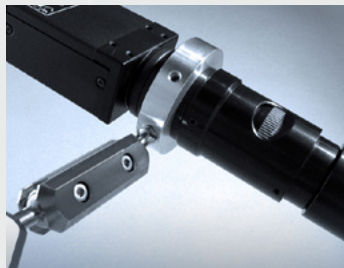

Jointed Couplers Accessories

050618

Opto GmbH
Lochhamer Schlag 14
82166 Gräfelfing
Munich, Germany

+49 89 89 80 550
info@opto.de
www.opto.de

Opto UK Ltd
Daresbury Innovation Centre
Keckwick Lane, Daresbury
Cheshire WA4 4FS, United Kingdom

+44 1925 606 595
info@opto-uk.com
www.opto-uk.com