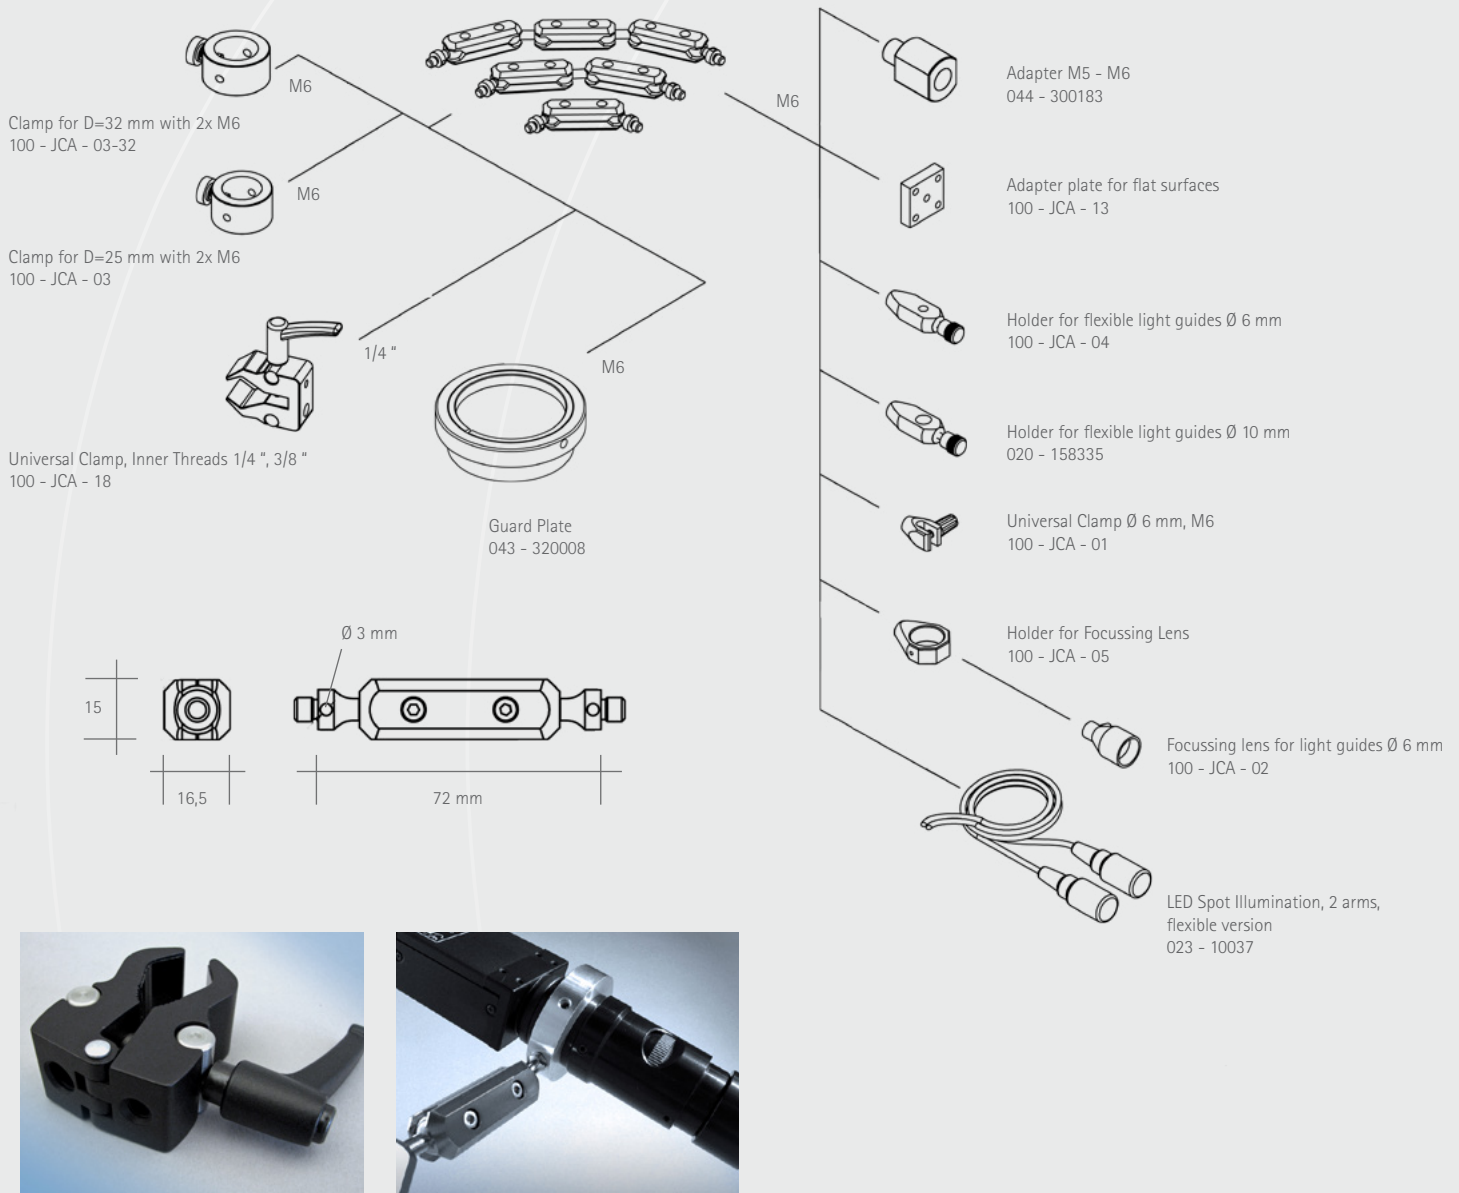

Jointed Couplers Accessories

050618

Opto GmbH
Lochhamer Schlag 14
82166 Gräfelfing
Munich, Germany

+49 89 89 80 550
info@opto.de
www.opto.de

Opto UK Ltd
Daresbury Innovation Centre
Keckwick Lane, Daresbury
Cheshire WA4 4FS, United Kingdom

+44 1925 606 595
info@opto-uk.com
www.opto-uk.com