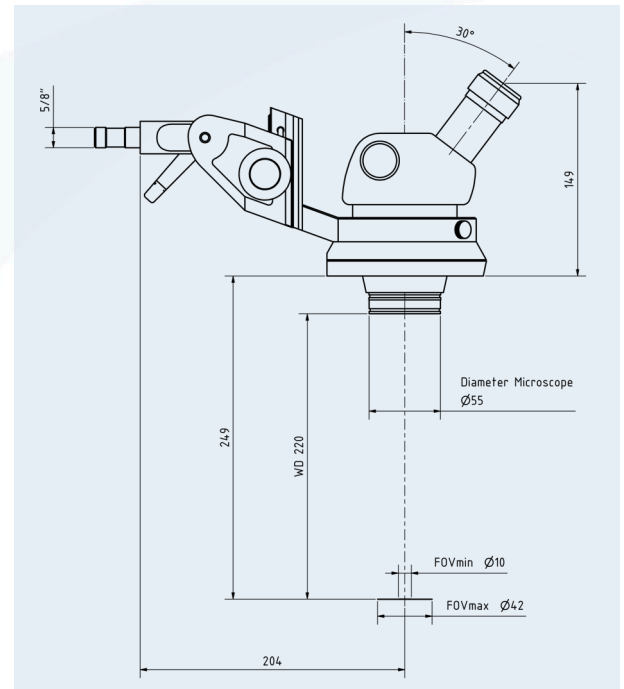

LEDrive

Focus drive C, coarse w/integ. LED ring and 5/8" pin adapter

High Class Microscope Accessories at Opto

LEDrive with integrated ring light and 5/8" interface is specially geared to the efficient and ergonomic use of a stereo microscope, in order to make the handling even easier and more flexible.

LEDrive is part of the Opto **Microscope Accessories** for stereomicroscopes of leading microscope manufacturers such as Leica, Nikon, Olympus, etc.

Technical Features

Article number 043-643045	
Focus drive C	coarse
Travel	57 mm
Load	max. 9 kg
Universal scope carrier	Ø 76 mm
Ring light, integrated into carrier	LED, color white approx. 6800 K
Illuminance	22500 lx, at working distance 245 mm
	40000 lx, at working distance 160 mm
	61000 lx, at working distance 110 mm
Power consumption	12 V / 10 W
Cable length	2 m
Stand adapter, pin	5/8"
Accessories	
050-70011220TV	Power supply 12 V / 25 W
035-8645BN	Ecoline Stereo Microscope 645BN
043-603003	Mobile Floor Stand

Accessories

Mobile Floor Stand Configuration for flexible surface and component inspection.

Technical Drawing