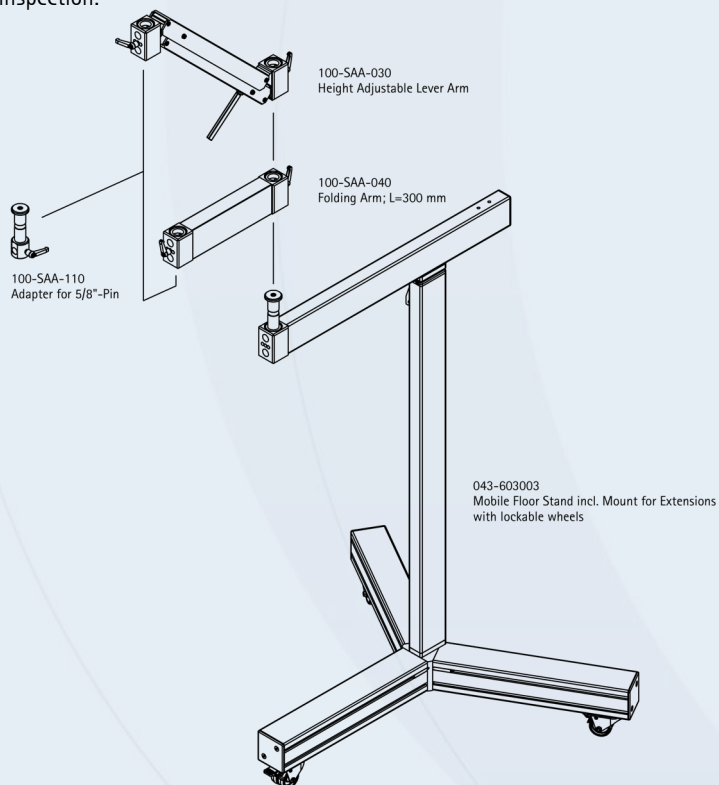

LEDrive

Focus drive C, coarse w/integ. LED ring and 5/8" pin adapter

High Class Microscope Accessories at Opto

LEDrive with integrated ring light and 5/8" interface is specially geared to the efficient and ergonomic use of a stereo microscope, in order to make the handling even easier and more flexible.

LEDrive is part of the Opto **Microscope Accessories** for stereomicroscopes of leading microscope manufacturers such as Leica, Nikon, Olympus, etc.

Technical Features

Article number 043-643045	
Focus drive C	coarse
Travel	57 mm
Load	max. 9 kg
Universal scope carrier	Ø 76 mm
Ring light, integrated into carrier	LED, color white approx. 6800 K
Illuminance	22500 lx, at working distance 245 mm
	40000 lx, at working distance 160 mm
	61000 lx, at working distance 110 mm
Power consumption	12 V / 10 W
Cable length	2 m
Stand adapter, pin	5/8"
Accessories	
050-70011220TV	Power supply 12 V / 25 W
035-8645BN	Ecoline Stereo Microscope 645BN
043-603003	Mobile Floor Stand

Accessories

Mobile Floor Stand Configuration for flexible surface and component inspection.

Technical Drawing