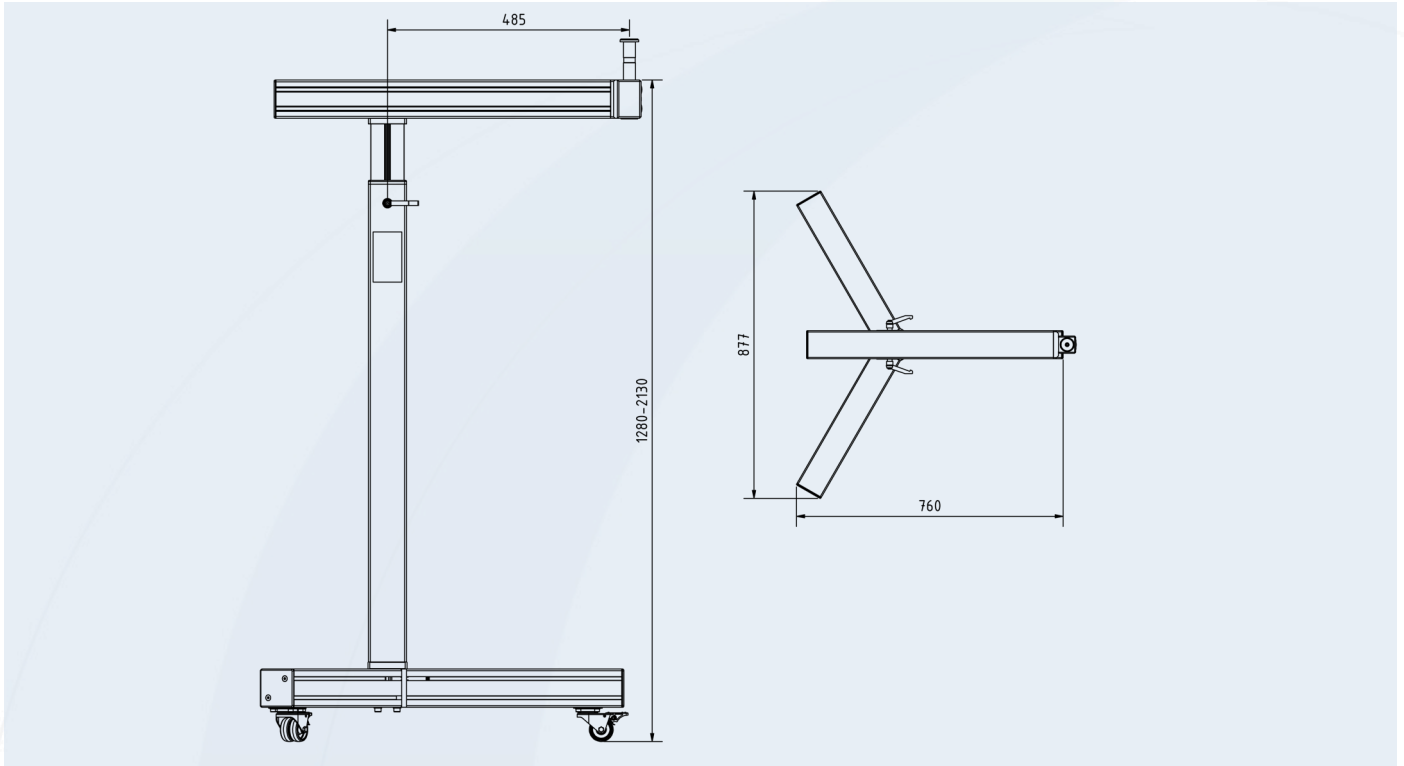

Mobile Floor Stand Advanced, Mount for Extensions

Fahrbares Bodenstativ Advanced m. Auslegeraufnahme

Technical Features

Article number 043-603020

- Tripo stand with lockable wheels
- Height stepless adjustable from 1280 mm to 2130 mm
- Arm 700 mm with optional plate for cold light source Schott series or tools

Technical Drawing

Configuration

043-603008
Height Adjustable Swivel Arm; 5/8"-Hole

043-603008-132
Height Adjustable Swivel Arm; Column D=32 mm

043-603008-125
Height Adjustable Swivel Arm; Column D=25 mm

043-603020
Mobile Floor Stand Advanced, Mount for Extension Arms

043-530114
Universal Lightsource mounting plate,
210x210 mm with adjustable velcro strap